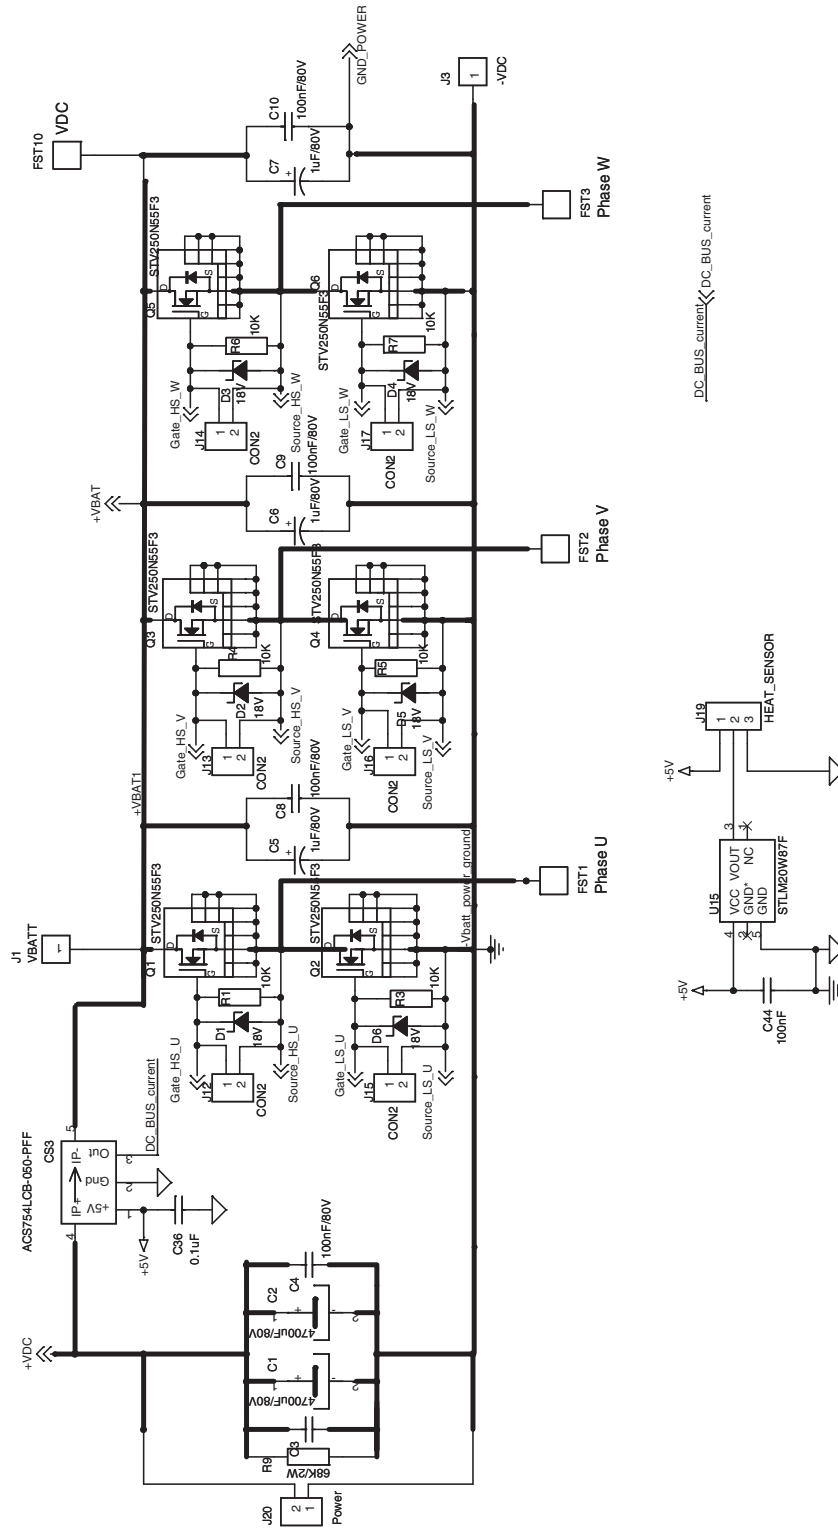

STEVAL-IEM003V1 - Gate driving, sensing and power supply section

AM06350V1

STEVAL-IEM003V1 - Power section

AM06351v1