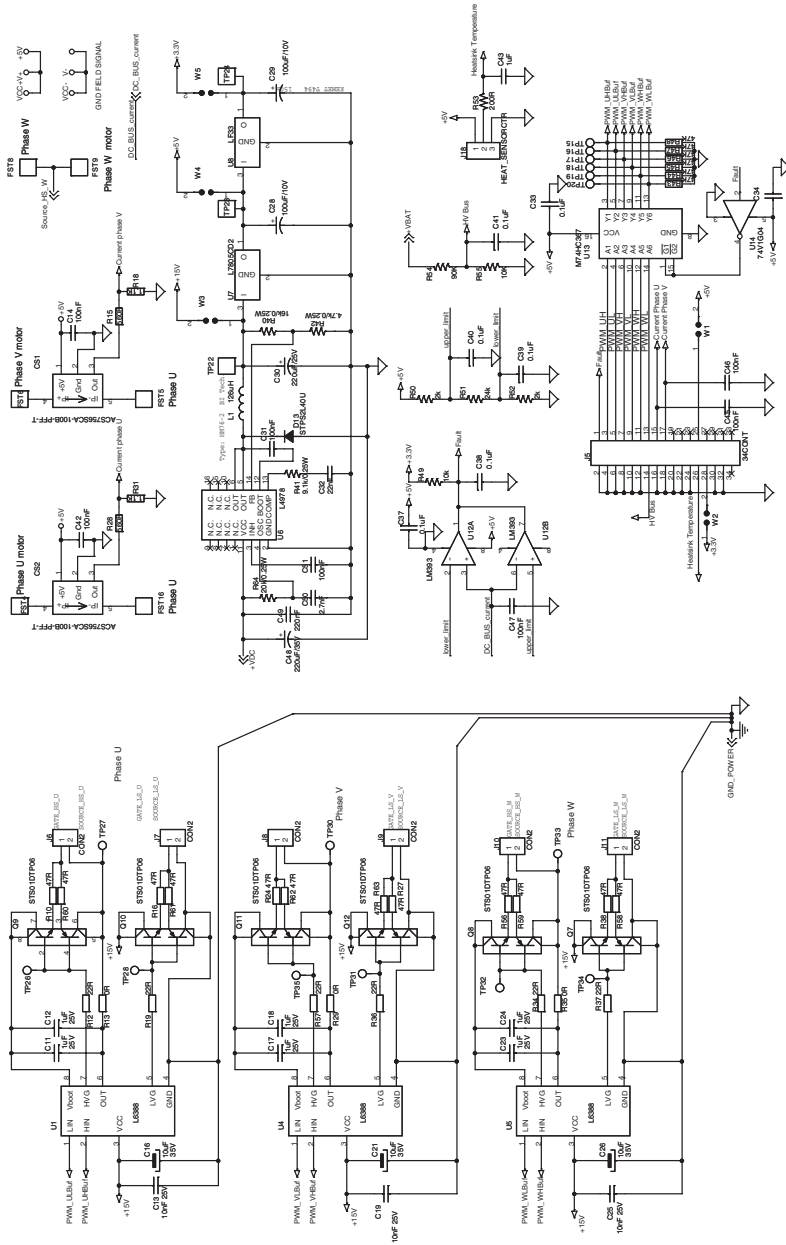

STEVAL-IEM003V1 - Gate driving, sensing and power supply section

AM06350V1

STEVAL-IEM003V1 - Power section

AM06351v1