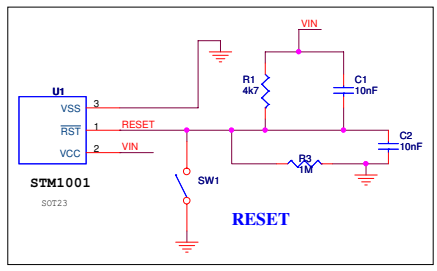

NOTE:
Blue Netlist are for 6924U device

Title			
STEVAl- ISB005V1			
Size	Document Number	1	Rev
Custom		1	
Date:	Tuesday, July 29, 2008	Sheet	1 of 1

NOTE:
Blue Netlist and pin are for 6924U device