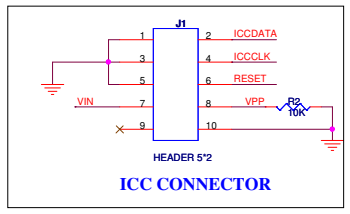

NOTE:
Blue Netlist are for 6924U device

Title			
STEVAl- ISB005V1			
Size	Document Number	1	Rev
Custom		1	
Date:	Tuesday, July 29, 2008	Sheet	1 of 1

NOTE:
Blue Netlist and pin are for 6924U device