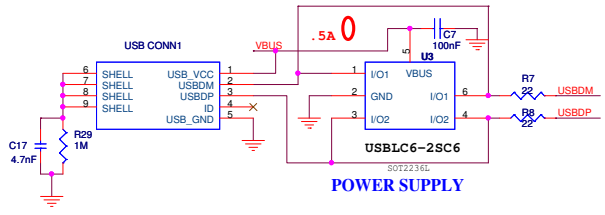

NOTE:
Blue Netlist are for 6924U device

Title			
STEVAl- ISB005V1			
Size	Document Number	1	Rev
Custom		1	
Date:	Tuesday, July 29, 2008	Sheet	1 of 1

NOTE:
Blue Netlist and pin are for 6924U device