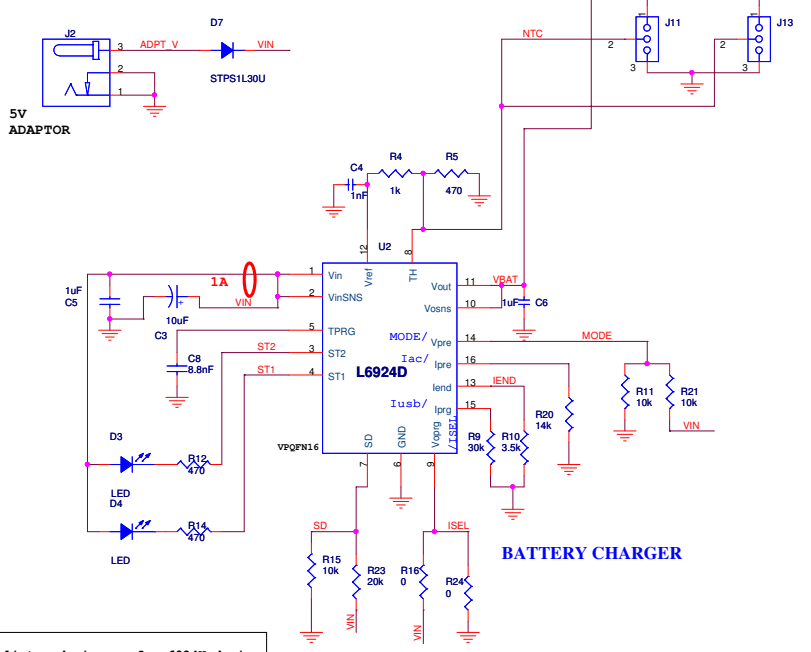

NOTE:
Blue Netlist are for 6924U device

Title			
STEVAl- ISB005V1			
Size	Document Number	1	Rev
Custom		1	
Date:	Tuesday, July 29, 2008	Sheet	1 of 1

NOTE:
Blue Netlist and pin are for 6924U device