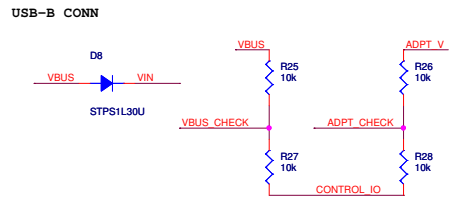

NOTE:
Blue Netlist are for 6924U device

Title			
STEVAl- ISB005V1			
Size	Document Number	1	Rev
Custom		1	
Date:	Tuesday, July 29, 2008	Sheet	1 of 1

NOTE:
Blue Netlist and pin are for 6924U device