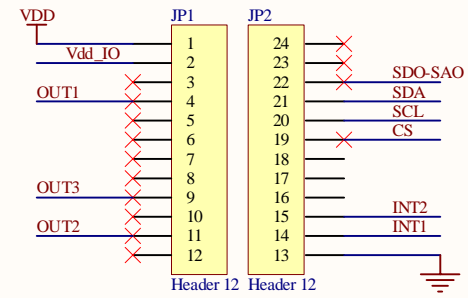

STEVAL-MKI114V1

Title Magnetic Field Probe				
Size: A4	Number:	Revision: 1.0		
Date: 5/6/2011	Time: 3:22:08 PM	Sheet 1 of 2		
File: Magnetic_Field_Probe_Rev1_0.schdoc				

Title Magnetic Field Probe Adapter to DIL24		
Size: A4	Number:	Revision: 1.0
Date: 5/6/2011	Time: 2:35:11 PM	Sheet 2 of 2
File: Magnetic Field Probe Adapter_DIL24_Rev1_0.schdoc		