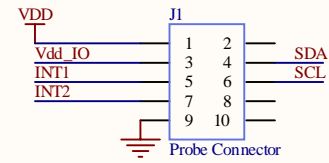

STEVAL-MKI114V1

Title Magnetic Field Probe				
Size: A4	Number:	Revision: 1.0		
Date: 5/6/2011	Time: 3:22:08 PM	Sheet 1 of 2		
File: Magnetic_Field_Probe_Rev1_0.schdoc				

Title Magnetic Field Probe Adapter to DIL24		
Size: A4	Number:	Revision: 1.0
Date: 5/6/2011	Time: 2:35:11 PM	Sheet 2 of 2
File: Magnetic Field Probe Adapter_DIL24_Rev1_0.schdoc		