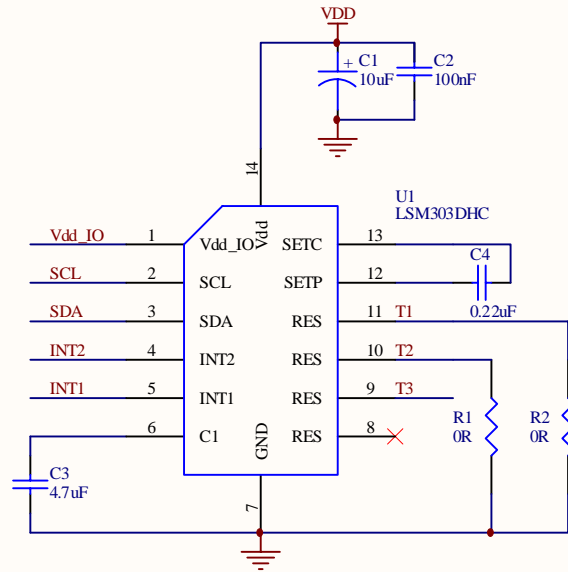

STEVAL-MKI114V1

Title Magnetic Field Probe				
Size: A4	Number:	Revision: 1.0		
Date: 5/6/2011	Time: 3:22:08 PM	Sheet 1 of 2		
File: Magnetic_Field_Probe_Rev1_0.schdoc				

Title Magnetic Field Probe Adapter to DIL24		
Size: A4	Number:	Revision: 1.0
Date: 5/6/2011	Time: 2:35:11 PM	Sheet 2 of 2
File: Magnetic Field Probe Adapter_DIL24_Rev1_0.schdoc		