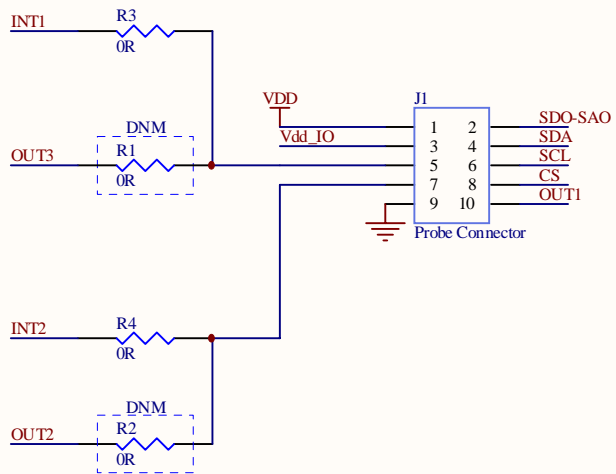

STEVAL-MKI114V1

Title Magnetic Field Probe				
Size: A4	Number:	Revision: 1.0		
Date: 5/6/2011	Time: 3:22:08 PM	Sheet 1 of 2		
File: Magnetic_Field_Probe_Rev1_0.schdoc				

Title Magnetic Field Probe Adapter to DIL24		
Size: A4	Number:	Revision: 1.0
Date: 5/6/2011	Time: 2:35:11 PM	Sheet 2 of 2
File: Magnetic Field Probe Adapter_DIL24_Rev1_0.schdoc		