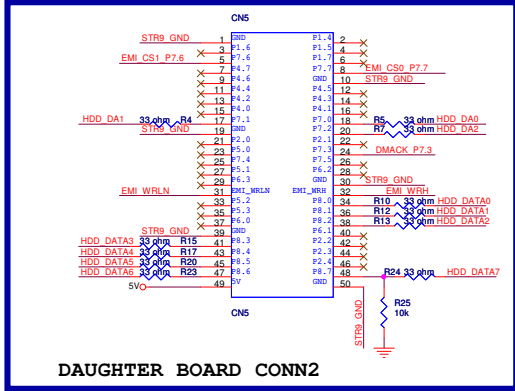

DAUGHTER BOARD CONN1

DAUGHTER BOARD CONN2

File	ATAHISK ST-1	
Size	Document Number <Doc>	Rev 1
Date:	Tuesday, February 05, 2008	Sheet 1 of 1