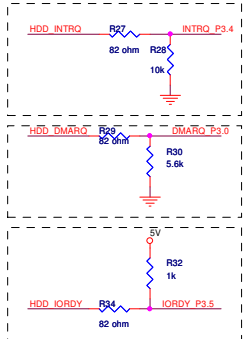

DAUGHTER BOARD CONN1

DAUGHTER BOARD CONN2

File	ATAHISK ST-1	
Size	Document Number <Doc>	Rev 1
Date:	Tuesday, February 05, 2008	Sheet 1 of 1