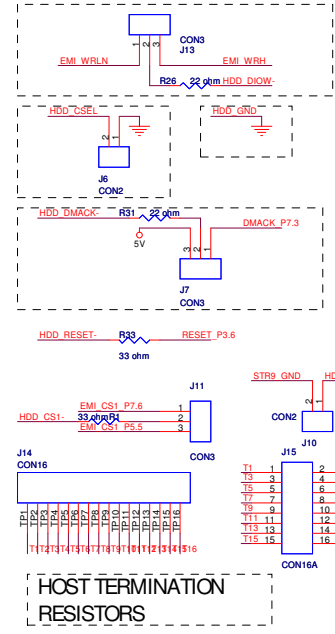

DAUGHTER BOARD CONN1

DAUGHTER BOARD CONN2

File	ATAHISK ST-1	
Size	Document Number <Doc>	Rev 1
Date:	Tuesday, February 05, 2008	Sheet 1 of 1